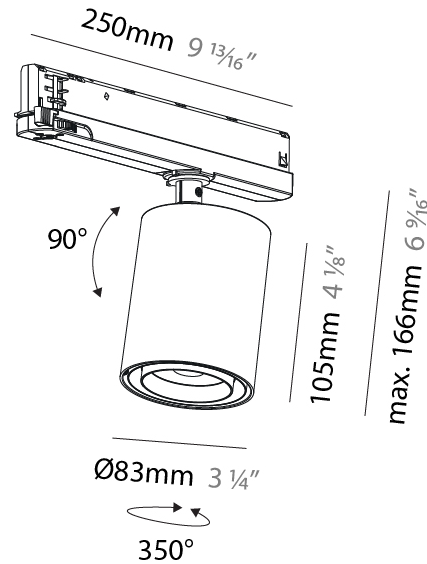

OPTICAL

Reflector°: Adjustable 14 - 44
Adjustability: Rotational 360°; Tilt 90° (±45°)

RATINGS AND CERTIFICATIONS

Certified By: Certified for North American Standards
IP rating: IP20

CENTRIQ IN FLEX TRACK