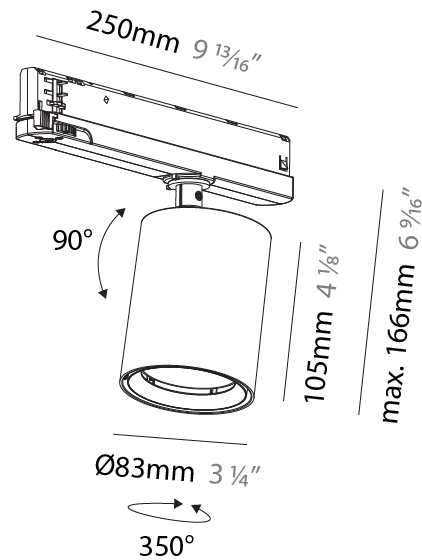

GENERAL

Series: Centriq
Subseries: Centriq In
Brand: Prolicht
Division: Architectural
Mounting Type: Track
Mounting Location: Ceiling
Subcategory: Spots

PHYSICAL

Shape: Cylinder
Diameter (mm): 83
Diameter (in): 3 1/4
Length (mm): 250
Length (in): 9 13/16
Height (mm): 166
Height (in): 6 9/16
Light Distribution: Adjustable / Direct
Weight (kg): 0.6
Fixture Finish: SSR / BKV / CWI / CRY / HAB / UFT / ITA / RUA / FTG / MYG / LOD / PUS / FRO / FUP / KIA / POP / BLS / SPG / MEY / GOH / GUM / CHC / COM / ABZ / JAG / OBR / MOS / ROR
Holder Finish: WHI / BLK
Accent Finish: SSR / BKV / CWI / CRY / HAB / LAG / UFT / ITA / RUA / RUR / MIC / FTG / MYG / TWT / LOD / PUS / FRO / FUP / KIA / POP / BLS / SPG / MEY / GOH / GUM / CHC / COM / ABZ / JAG
Fixture Material: Aluminum

ELECTRICAL

Lamp Type: LED (Zhaga Standard)
Input Wattage (W): 26
Total Output Wattage (W): 23.7
Dimming: Non-Dimmable / 0-10V Dimming
Driver Included: Yes
Driver Location: Integrated
Driver Type: Constant Current - 120Vac
Driver Class: Class 2
Input Voltage (V): 120

LED

Number of LEDs: 1
Color Temperature (°K): 2700 / 3000 / 3500 / 4000
Max. Delivered Lumen (lm): 1975 / 2056 / 2145 / 2245
Nominal Lumen (lm): 2429 / 2529 / 2638 / 2761
CRI: >90 CRI
Lamp Life (hrs): 50000

OPTICAL

Optic°: 12
Adjustability: Rotational 360°; Tilt 90° (±45°)

RATINGS AND CERTIFICATIONS

Certified By: Certified for North American Standards
IP rating: IP20