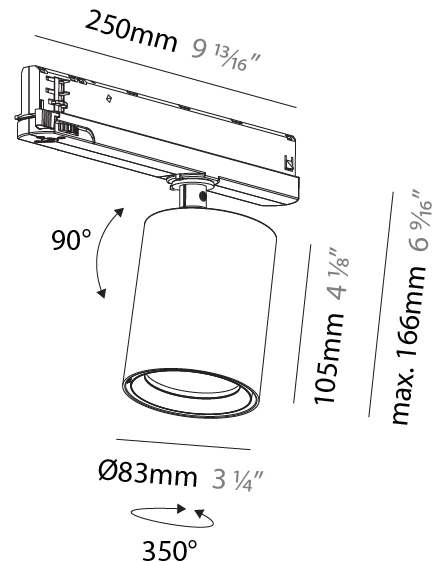

GENERAL

Series: Centriq
Subseries: Centriq In
Brand: Prolicht
Division: Architectural
Mounting Type: Track
Mounting Location: Ceiling
Subcategory: Spots

PHYSICAL

Shape: Cylinder
Diameter (mm): 83
Diameter (in): 3 1/4
Length (mm): 250
Length (in): 9 13/16
Height (mm): 166
Height (in): 6 9/16
Light Distribution: Adjustable / Direct
Weight (kg): 0.87
Fixture Finish: SSR / BKV / CWI / CRY / HAB / UFT / ITA / RUA / FTG / MYG / LOD / PUS / FRO / FUP / KIA / POP / BLS / SPG / MEY / GOH / GUM / CHC / COM / ABZ / JAG / OBR / MOS / ROR
Holder Finish: WHI / BLK
Accent Finish: SSR / BKV / CWI / CRY / HAB / LAG / UFT / ITA / RUA / RUR / MIC / FTG / MYG / TWT / LOD / PUS / FRO / FUP / KIA / POP / BLS / SPG / MEY / GOH / GUM / CHC / COM / ABZ / JAG
Fixture Material: Aluminum

ELECTRICAL

Lamp Type: LED (Zhaga Standard)
Input Wattage (W): 36.2
Total Output Wattage (W): 32.7
Dimming: Non-Dimmable / 0-10V Dimming
Driver Included: Yes
Driver Location: Integrated
Driver Type: Constant Current - 120Vac
Driver Class: Class 2
Input Voltage (V): 120

LED

Number of LEDs: 1
Color Temperature (°K): 2700 / 3000 / 3500 / 4000
Max. Delivered Lumen (lm): 2916 / 3037 / 3166 / 3320
Nominal Lumen (lm): 3471 / 3615 / 3769 / 3952
CRI: >90 CRI
Lamp Life (hrs): 50000

OPTICAL

Reflector: 20 / 32 / 54
Adjustability: Rotational 350°; Tilt 90°

RATINGS AND CERTIFICATIONS

Certified By: CSA Certified to UL and CSA Standards
IP rating: IP20