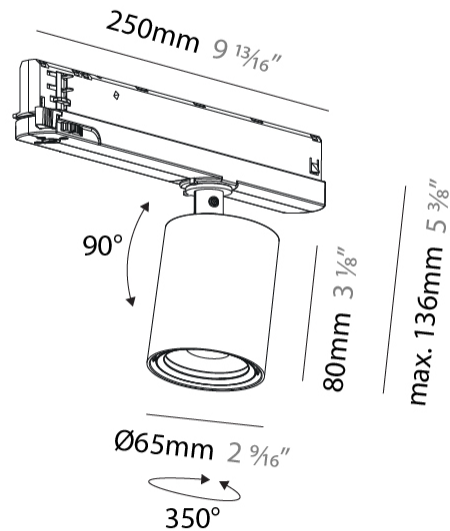

GENERAL

Series: Centriq
Subseries: Centriq In
Brand: Prolicht
Division: Architectural
Mounting Type: Track
Mounting Location: Ceiling
Subcategory: Spots

PHYSICAL

Shape: Cylinder
Diameter (mm): 65
Diameter (in): 2 ⁹/₁₆
Length (mm): 250
Length (in): 9 ¹³/₁₆
Height (mm): 136
Height (in): 5 ³/₈
Light Distribution: Adjustable / Direct
Weight (kg): 0.6
Fixture Finish: SSR / BKV / CWI / CRY / HAB / UFT / ITA / RUA / FTG / MYG / LOD / PUS / FRO / FUP / KIA / POP / BLS / SPG / MEY / GOH / GUM / CHC / COM / ABZ / JAG / OBR / MOS / ROR
Holder Finish: WHI / BLK
Accent Finish: SSR / BKV / CWI / CRY / HAB / LAG / UFT / ITA / RUA / RUR / MIC / FTG / MYG / TWT / LOD / PUS / FRO / FUP / KIA / POP / BLS / SPG / MEY / GOH / GUM / CHC / COM / ABZ / JAG
Fixture Material: Aluminum

ELECTRICAL

Lamp Type: LED (Zhaga Standard)
Input Wattage (W): 20
Total Output Wattage (W): 18.1
Dimming: Non-Dimmable / 0-10V Dimming
Driver Included: Yes
Driver Location: Integrated
Driver Type: Constant Current - 120Vac
Driver Class: Class 2
Input Voltage (V): 120

LED

Number of LEDs: 1
Color Temperature (°K): 2700 / 3000 / 3500 / 4000
Max. Delivered Lumen (lm): 1362 / 1467 / 1526 / 1557
Nominal Lumen (lm): 1672 / 1800 / 1872 / 1910
CRI: >90 CRI
Lamp Life (hrs): 50000

OPTICAL

Beam Angle: 12
Adjustability: Rotational 360°; Tilt 90° (±45°)

RATINGS AND CERTIFICATIONS

Certified By: Certified for North American Standards
IP rating: IP20