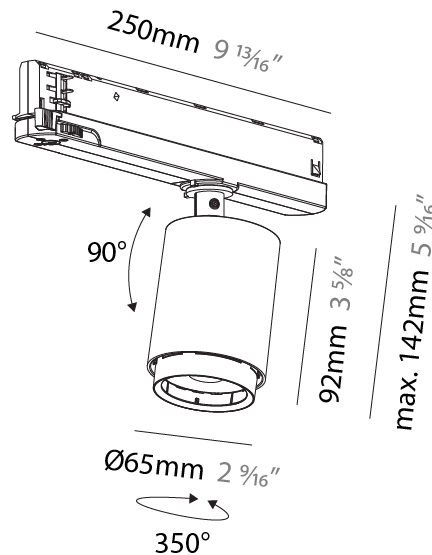

GENERAL

Series: Centriq
Subseries: Centriq In Flex
Brand: Prolicht
Division: Architectural
Mounting Type: Track
Subcategory: Spots

PHYSICAL

Shape: Cylinder
Diameter (mm): 65
Diameter (in): 2 9/16
Length (mm): 250
Length (in): 9 13/16
Height (mm): 142
Height (in): 5 9/16
Light Distribution: Adjustable / Direct
Weight (kg): 0.62

Fixture Finish: SSR / BKV / CWI / CRY / HAB / UFT / ITA / RUA / FTG / MYG / LOD / PUS / FRO / FUP / KIA / POP / BLS / SPG / MEY / GOH / GUM / CHC / COM / ABZ / JAG / OBR / MOS / ROR

Holder Finish: WHI / BLK

Accent Finish: SSR / BKV / CWI / CRY / HAB / LAG / UFT / ITA / RUA / RUR / MIC / FTG / MYG / TWT / LOD / PUS / FRO / FUP / KIA / POP / BLS / SPG / MEY / GOH / GUM / CHC / COM / ABZ / JAG

Fixture Material: Aluminum

ELECTRICAL

Lamp Type: LED (Zhaga Standard)
Input Wattage (W): 20
Total Output Wattage (W): 18.1
Dimming: Non-Dimmable / 0-10V Dimming
Driver Included: Yes
Driver Location: Integrated
Driver Type: Constant Current - 120Vac
Driver Class: Class 2
Input Voltage (V): 120

LED

Number of LEDs: 1
Color Temperature (°K): 2700 / 3000 / 3500 / 4000
Max. Delivered Lumen (lm): 1207 / 1300 / 1376 / 1380
Nominal Lumen (lm): 1672 / 1800 / 1905 / 1910
CRI: >90 CRI
Lamp Life (hrs): 50000

OPTICAL

Reflector°: Adjustable 14 - 44
Adjustability: Rotational 360°; Tilt 90° (±45°)

RATINGS AND CERTIFICATIONS

Certified By: Certified for North American Standards
IP rating: IP20